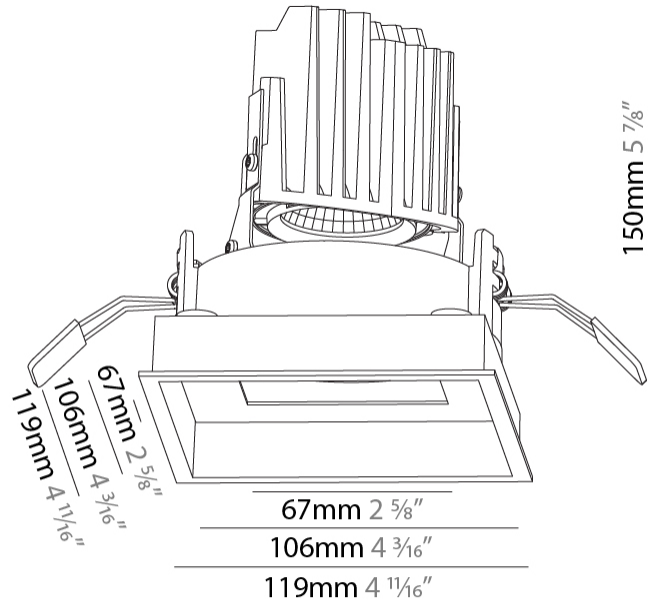

GENERAL

Series: Bioniq
Subseries: Bioniq Square Deep Comfort
Brand: Prolicht
Division: Architectural
Mounting Type: Recessed
Mounting Location: Ceiling
Subcategory: Downlight

PHYSICAL

Shape: Square
Length (mm): 119
Length (in): 4 11/16
Width (mm): 119
Width (in): 4 11/16
Depth (mm): 150
Depth (in): 5 7/8
Ceiling Thickness (mm): 10 / 12.5 / 15
Ceiling Thickness (in): 3/8 or 1/2 or 9/16
Min. Recessing Depth (mm): 170
Min. Recessing Depth (in): 6 11/16
Light Distribution: Downlight
Weight (kg): 0.69
Weight (lbs): 1.5
Fixture Finish: SSR / BKV / CWI / CRY / HAB / UFT / ITA / RUA / FTG / MYG / LOD / PUS / FRO / FUP / KIA / POP / BLS / SPG / MEY / GOH / GUM / CHC / COM / ABZ / JAG / OBR / MOS / ROR
Fixture Material: Aluminum Die Cast
Cut-out Measurements: 114mm / 4 1/2" x 114mm / 4 1/2"

OPTICAL

Reflector: 20 / 40 / 60

RATINGS AND CERTIFICATIONS

Certified By: Certified for North American Standards
IP rating: IP20

114 x 114mm
4 1/2" x 4 1/2"

170mm
6 1/16"

10 | 15mm
3/8" | 9/16"

BIONIQ SQUARE DEEP COMFORT RECESSED

GENERAL

Series: Bioniq
 Subseries: Bioniq Square Adjustable Comfort
 Brand: Prolight
 Division: Architectural
 Mounting Type: Recessed
 Mounting Location: Ceiling
 Subcategory: Downlight

PHYSICAL

Shape: Square
 Length (mm): 119
 Length (in): 4 11/16
 Width (mm): 119
 Width (in): 4 11/16
 Depth (mm): 132
 Depth (in): 5 3/16
 Ceiling Thickness (mm): 10 / 12.5 / 15
 Ceiling Thickness (in): 3/8 or 1/2 or 9/16
 Min. Recessing Depth (mm): 150
 Min. Recessing Depth (in): 5 7/8
 Light Distribution: Adjustable / Downlight
 Weight (kg): 0.607
 Weight (lbs): 1.34
 Fixture Finish: SSR / BKV / CWI / CRY / HAB / UFT / ITA / RUA / FTG / MYG / LOD / PUS / FRO / FUP / KIA / POP / BLS / SPG / MEY / GOH / GUM / CHC / COM / ABZ / JAG / OBR / MOS / ROR
 Fixture Material: Aluminum Die Cast
 Cut-out Measurements: 114mm / 4 1/2" x 114mm / 4 1/2"